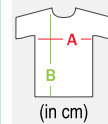

Stedman
collection

BLO	BLM	CSR	DBY
GYH	HWB	SPK	

(in cm)

	S	M	L	XL
A	51	54	57	61
B	62	64	67	69

ST5710

www.stedman.eu

Active Sweatjacket

Hooded sweatjacket for women

Fabric:	80% ring-spun cotton, 20% polyester (GYH: 70% cotton, 30% polyester)
Weight:	280 g/m ³
Sizes:	S-XL
Box unit:	24 / carton